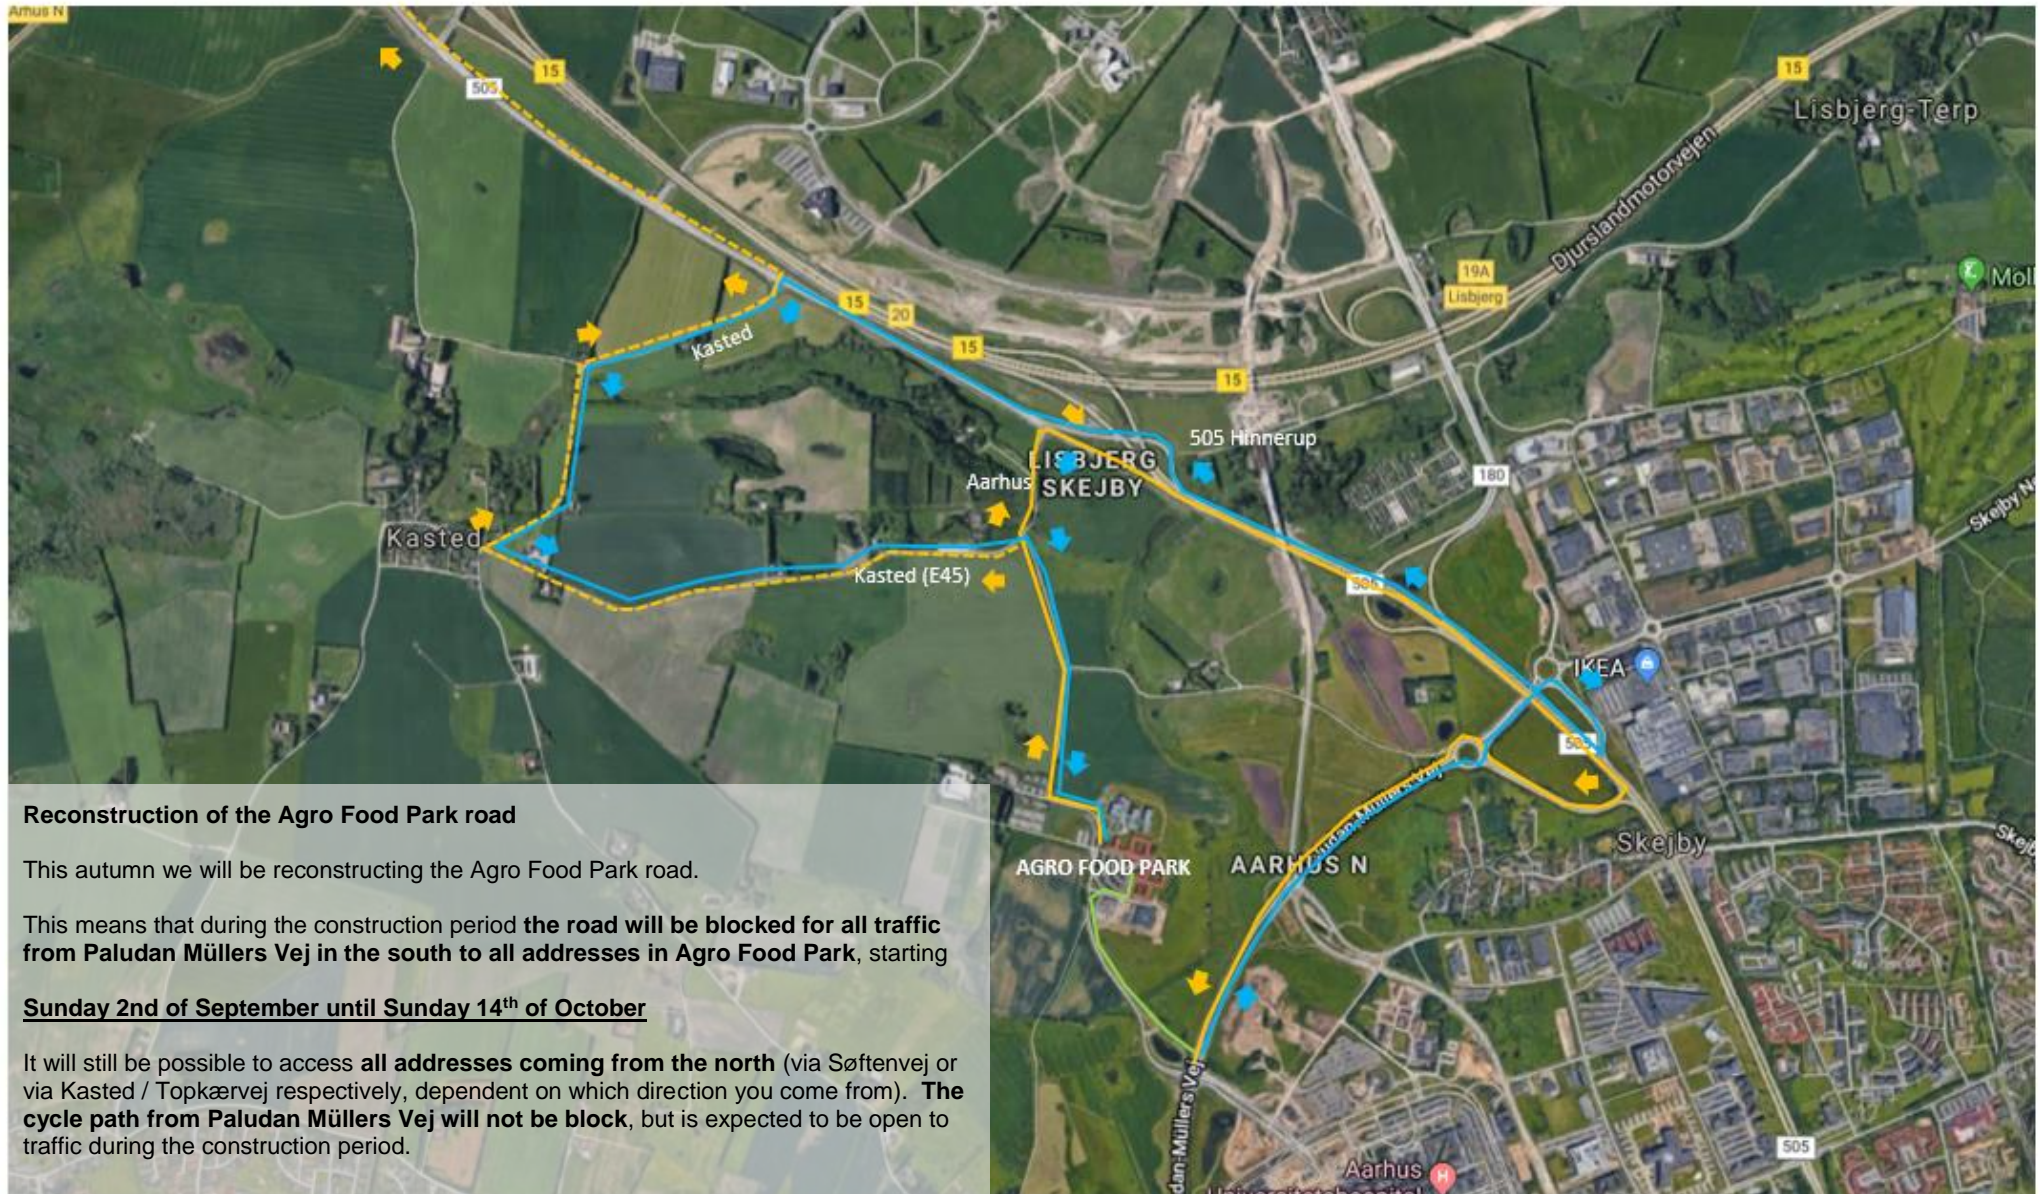

## Omkørsel til Agro Food Park / Diversion to Agro Food Park

— Til Agro Food Park (9-10 min.)  
/ To Agro Food Park (9-10 mins.)

— Fra Agro Food Park (6-7 min.)  
/ From Agro Food Park (6-7 mins.)

— Fodgænger/cyklist  
/ Pedestrians/cyclist

## Omkørsel til Agro Food Park / Diversion to Agro Food Park

### Reconstruction of the Agro Food Park road

This autumn we will be reconstructing the Agro Food Park road.

This means that during the construction period **the road will be blocked for all traffic from Paludan Müllers Vej in the south to all addresses in Agro Food Park**, starting

**Sunday 2nd of September until Sunday 14<sup>th</sup> of October**

It will still be possible to access **all addresses coming from the north** (via Søftenvej or via Kasted / Topkærvej respectively, dependent on which direction you come from). **The cycle path from Paludan Müllers Vej will not be block**, but is expected to be open to traffic during the construction period.